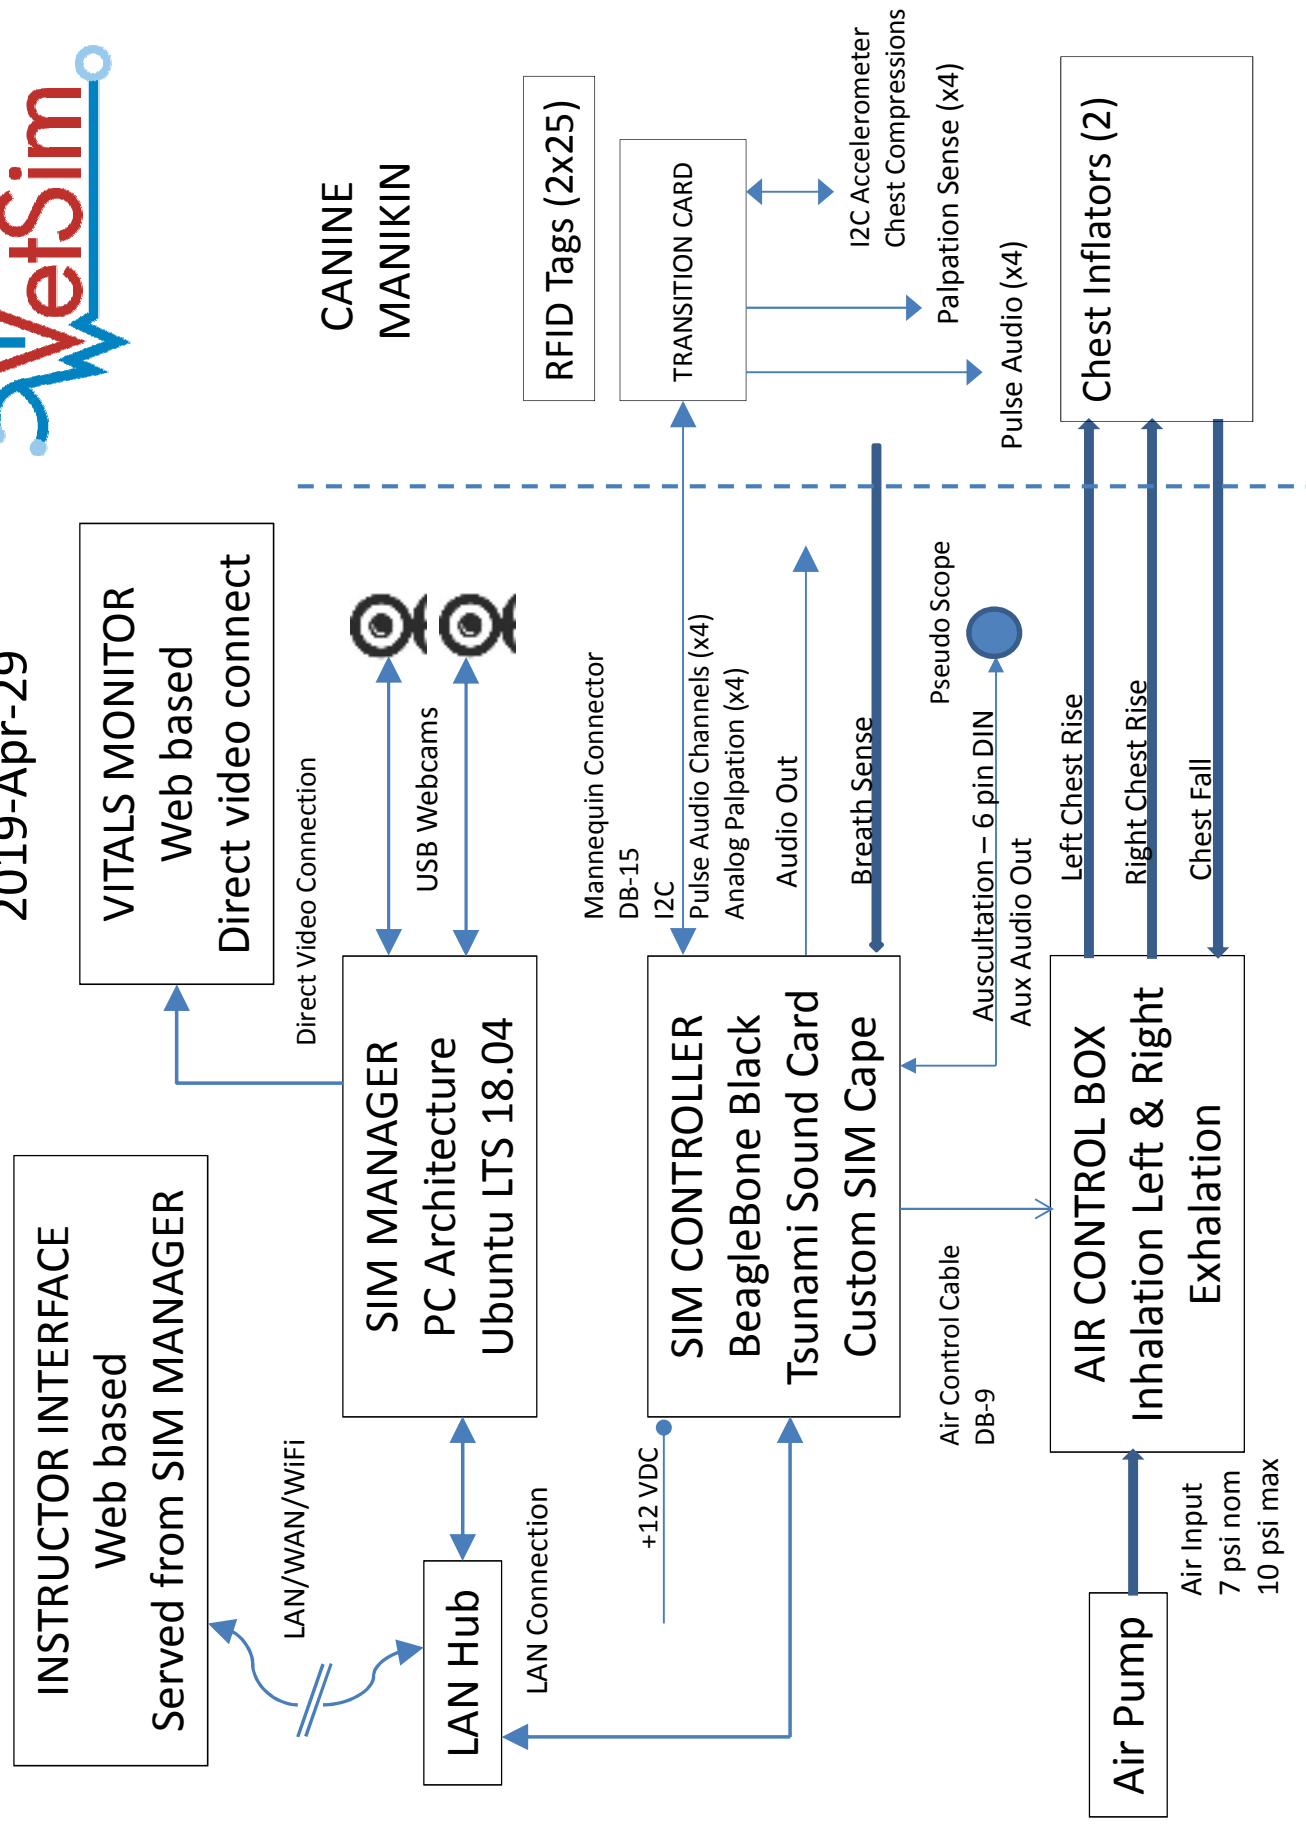

Block Diagram – V1.1
2019-Apr-29

BeagleBone Black Single Board Computer

Cape Expansion Board

Tsunami Super WAV Trigger Sound Card