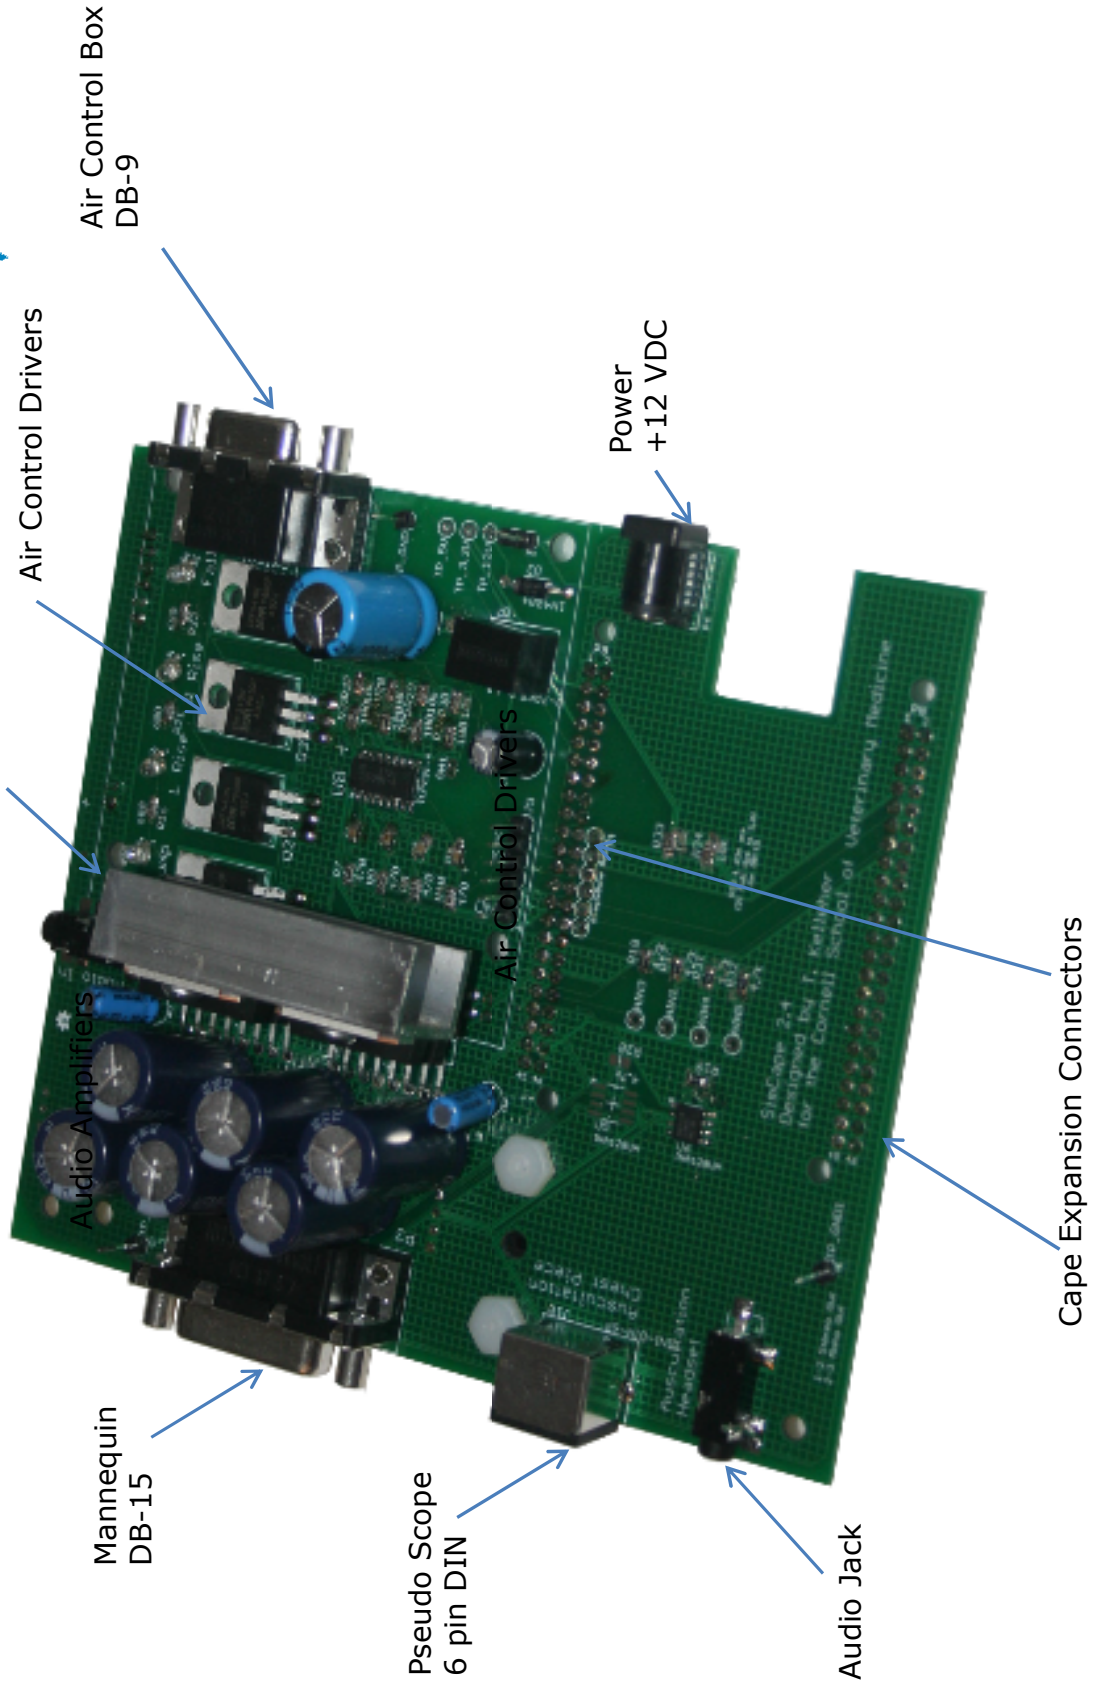

Block Diagram – V1.1
2019-Apr-29

BeagleBone Black Single Board Computer

Cape Expansion Board

Tsunami Super WAV Trigger Sound Card