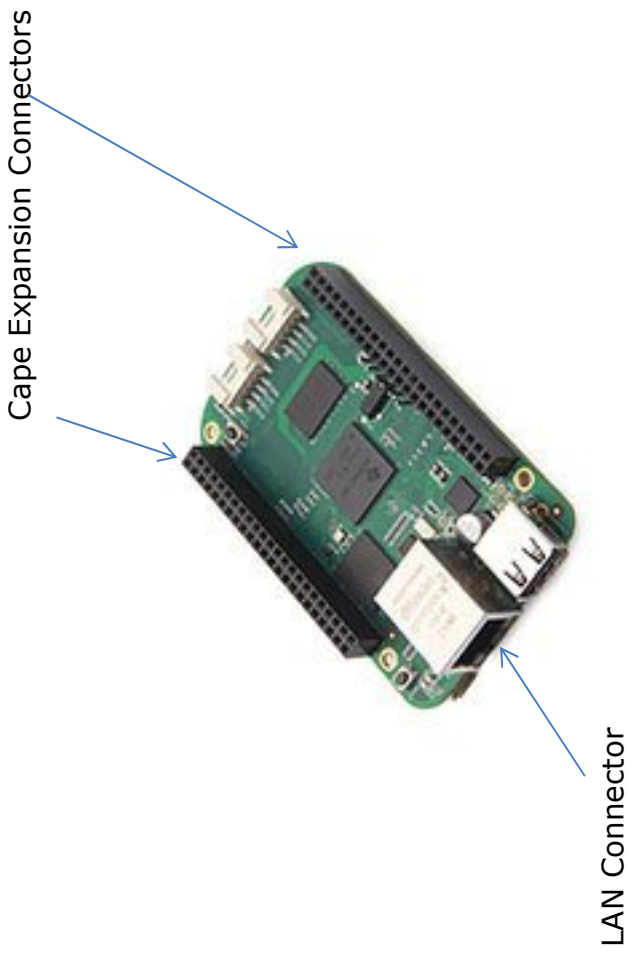

Block Diagram – V1.1
2019-Apr-29

BeagleBone Black Single Board Computer

Cape Expansion Board

Tsunami Super WAV Trigger Sound Card